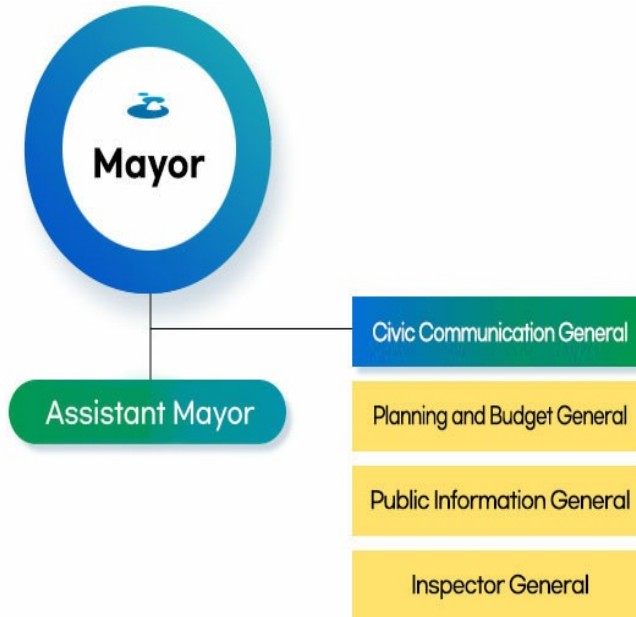

Yeosu Web Contents

2024년 02월 29일 01시 02분

목차

목차	2
Organization	3
Direct Agency	4
General Public Offices	4
Eup, Myeon, Dong (1 eup, 6 myeons, 20 dongs)	4

Administrative organization consists of a mayor, an assistant mayor, 6 bureaus (4 head quarters, 38 departments), general council office (1 bureau, 4 services), 2 affiliated agencies (8 departments), general public office (2 teams, 6 departments), 1 branch office, and 27 eup, myeon, and dong.

Administration & Safety

- Dept. of General Affairs
- Dept. of Accounting
- Dept. of Safety Affairs
- Dept. of Tax Affairs
- Dept. of Tax Collection
- Dept. of Civil Petition

Culture & Industry Bureau

- Dept. of Culture and Arts
- Dept. of Culture and Heritage
- Dept. of Industrial Support
- Dept. of Energy Policy
- Dept. of Local Economy
- Dept. of Jobs for The Youth
- Dept. of Smart Information